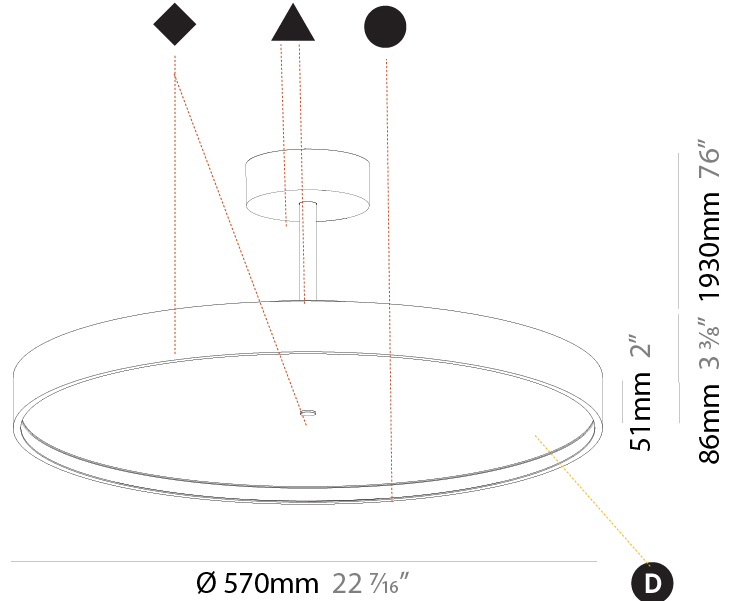

GENERAL

Series: Sign Diva Tube
Subseries: Sign Diva Tube Korona
Brand: Prolicht
Division: Architectural
Mounting Type: Suspension
Mounting Location: Ceiling
Subcategory: Pendant

PHYSICAL

Shape: Round
Diameter (mm): 570
Diameter (in): 22 7/16
Height (mm): 86
Height (in): 3 3/8
Max. Overall Height (mm): 2016
Max. Overall Height (in): 79 3/8
Light Distribution: Direct / Indirect
Weight (kg): 8.797
Weight (lbs): 19.394
Diffuser: PMMA - Opal / Micro-Prism / Sparkling Secret / Vintage Industrial
Fixture Finish: SSR / BKV / CWI / CRY / HAB / UFT / ITA / RUA / FTG / MYG / LOD / PUS / FRO / FUP / KIA / POP / BLS / SPG / MEY / GOH / GUM / CHC / COM / ABZ / JAG / OBR / MOS / ROR
Fixture Material: Extruded Aluminum / Steel

ELECTRICAL

Lamp Type: LED (Zhaga Standard)
Input Wattage (W): 67
Dimming: Tri-Mode (Non-Dimming and Phase Dimming (120Vac only) and 0-10V Dimming)
Driver Included: Yes
Driver Location: Integrated
Driver Type: Constant Current - Universal
Driver Class: Class 2
Input Voltage (V): 120 - 277
Constant Current (MA): 350

LED

Color Temperature (°K): 2700 / 3000 / 3500 / 4000
Max. Delivered Lumen (lm): 6632 / 6728 / 6812 / 6951
Nominal Lumen (lm): 9097 / 9229 / 9344 / 9535
CRI: >90 CRI
Lamp Life (hrs): 50000

OPTICAL

RATINGS AND CERTIFICATIONS

Certified By: Certified for North American Standards
IP rating: IP20